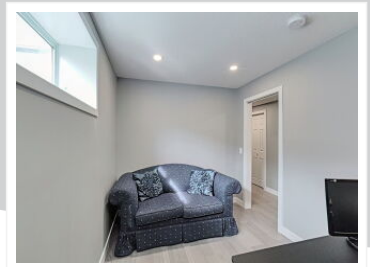

1204-800 Yankee Valley Boulevard Southeast, Airdrie, AB T4A 0B1

View virtual tour at:  
<https://tours.virtualrealestatemarketing.com/f476289c/>

**Diego Orjuela**  
REALTOR®

(587) 889-6375  
diego.orjuela@exprealty.com  
<http://www.diegoorjuela.exprealty.com/>