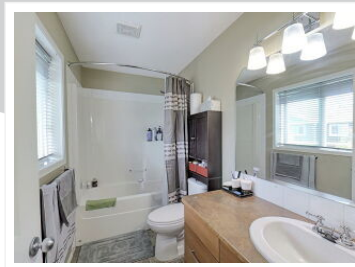

1204-800 Yankee Valley Boulevard Southeast, Airdrie, AB T4A 0B1

View virtual tour at:  
<https://tours.virtualrealestatemarketing.com/f476289c/>

**Diego Orjuela**  
REALTOR®

(587) 889-6375  
diego.orjuela@exprealty.com  
<http://www.diegoorjuela.exprealty.com/>