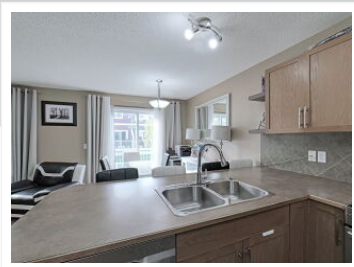

1204-800 Yankee Valley Boulevard Southeast, Airdrie, AB T4A 0B1

View virtual tour at:  
<https://tours.virtualrealestatemarketing.com/f476289c/>

**Diego Orjuela**  
REALTOR®

(587) 889-6375  
diego.orjuela@exprealty.com  
<http://www.diegoorjuela.exprealty.com/>